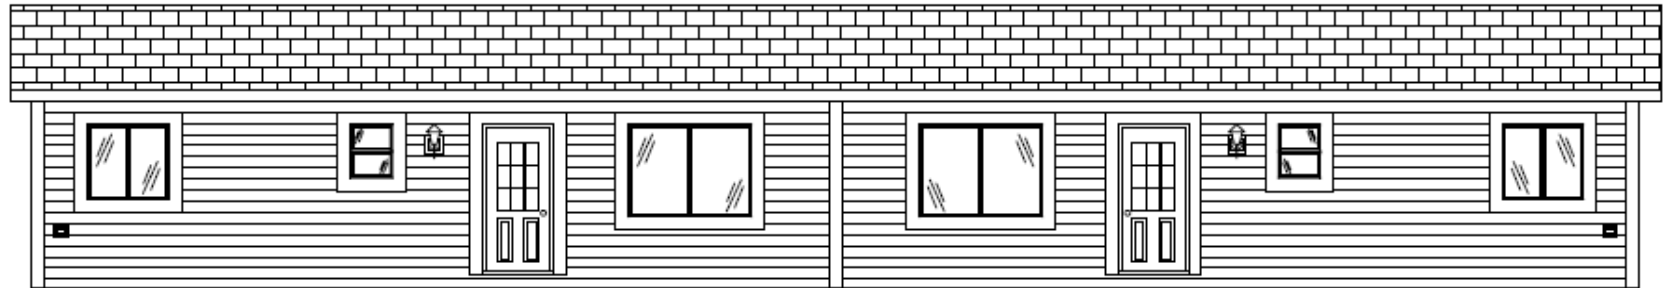

Custom Duplex

22' x 76', 2 bedroom, 1 bath, 836 sq ft per side.

Curb Side View