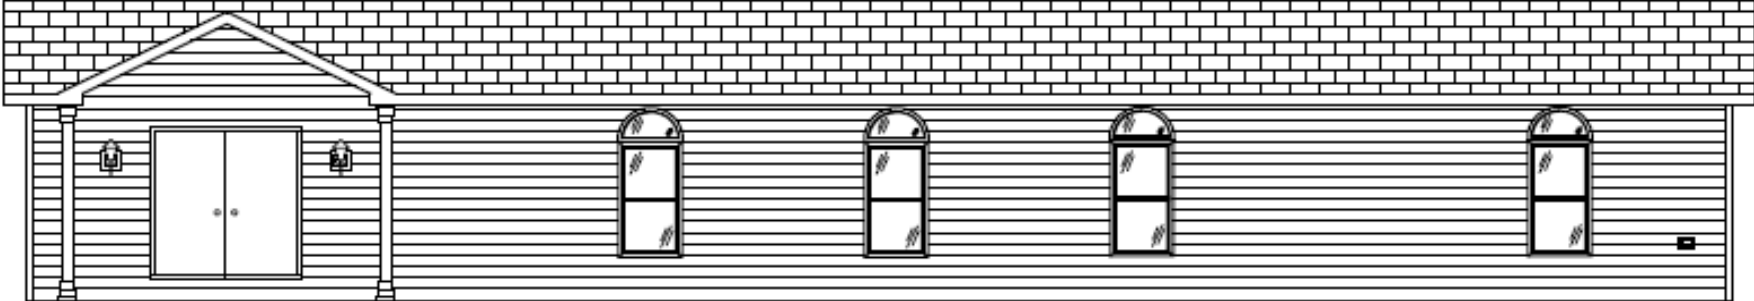

Custom Community Centre/Church

32' x 76', 2,432 sq ft.

CURB SIDE VIEW