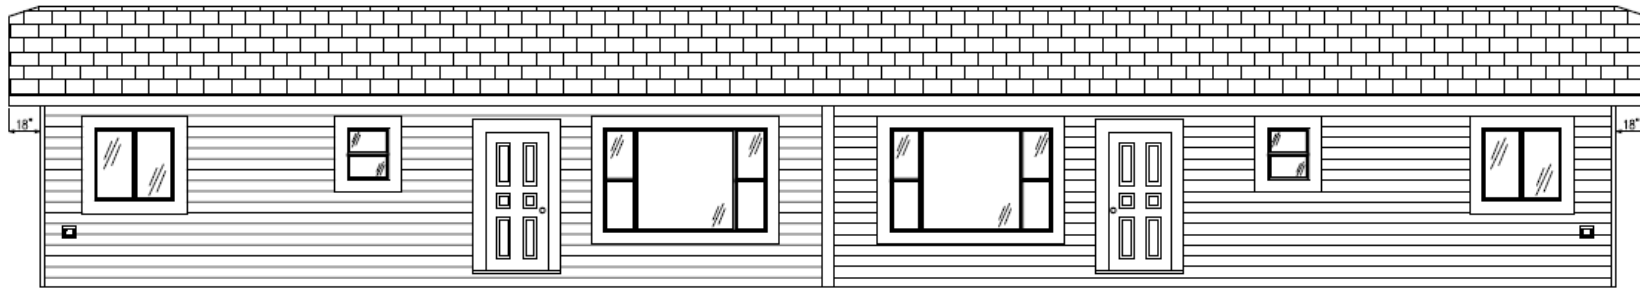

Custom Duplex

24' x 76', 2 bedroom, 1 bath, 912 sq ft per side.

Curb Side View